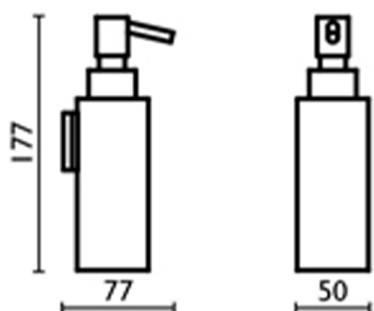

Soap dispenser holder BATHROOM ACCESSORIES_SQ090622

MODEL **SQ090622**

Soap dispenser holder, wall mounted dispenser
made of Brass

AVAILABLE FINISHINGS

- **21** 21 Chrome
- **2B** 2B Polished Nickel
- **2F** 2F Brushed Nickel
- **2Q** 2Q Black Titanium
- **40** 40 Matt Black
- **4Q** 4Q Matt White

CHARACTERISTICS

2024-11-21