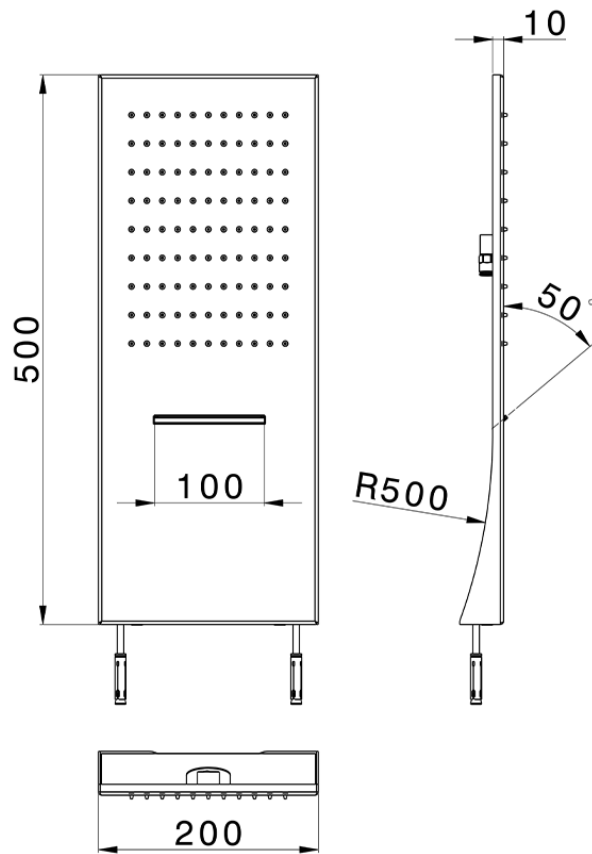

Wall-mounted showerhead ZEN_ZS122090

ZS122090

<https://en.huberitalia.com/wall-mounted-showerhead-zen-zs122090>

2024-12-19