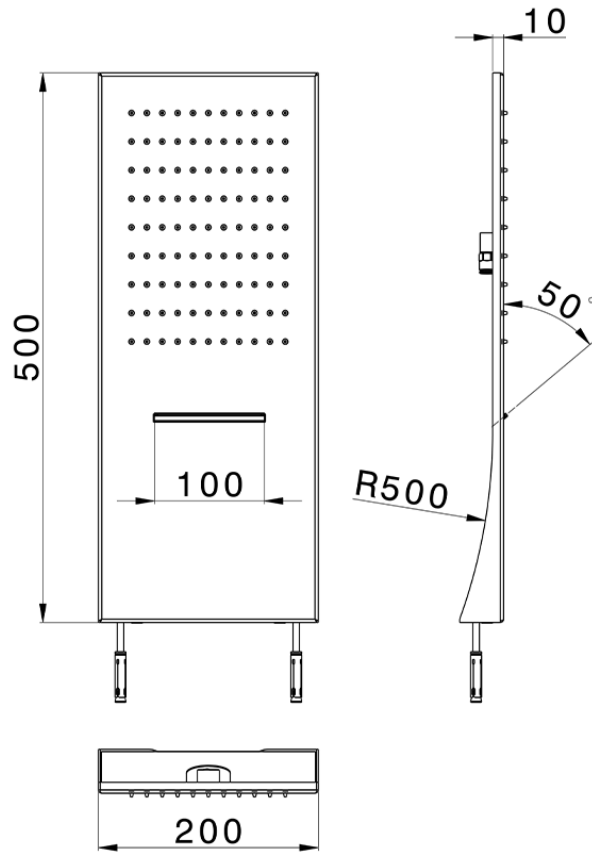

## Wall-mounted showerhead ZEN\_ZS122090

ZS122090

<https://en.huberitalia.com/wall-mounted-showerhead-zen-zs122090>

2024-12-18