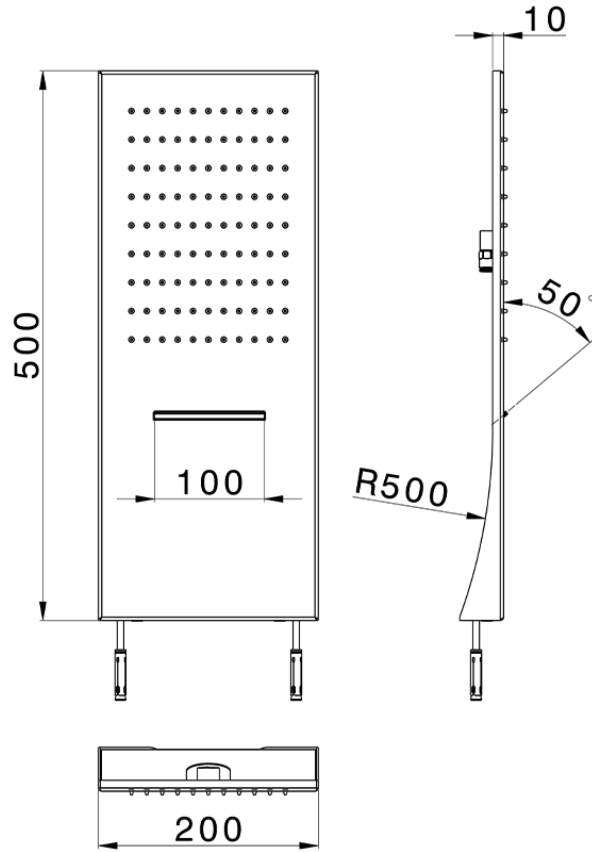

## Wall-mounted showerhead ZEN\_ZS122090

ZS122090

<https://en.huberitalia.com/wall-mounted-showerhead-zen-zs122090>

2024-12-19