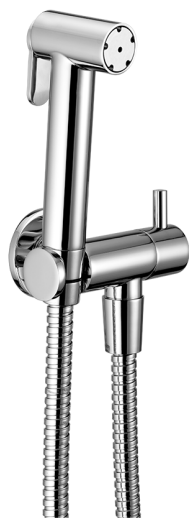

Toilet-jet handshower set HYGENIC SHOWERS_H3007900

MODEL **H3007900**

Toilet-jet handshower set, wall mounted bracket with 1/2" stopvalve, Toilet-jet handshower, Brass 120 cm flexible hose

AVAILABLE FINISHINGS

CHARACTERISTICS

Toilet-jet handshower

Toilet-jet Handshower

Multi-jets hygienic hand shower, for personal hygiene care.

2026-04-08