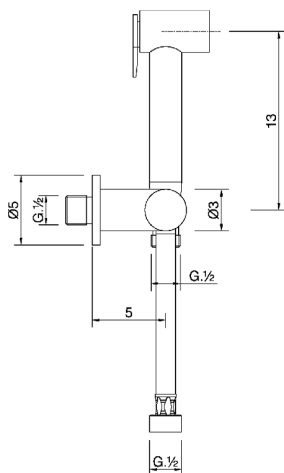

Toilet-jet Handshower

Multi-jets hygienic hand shower, for personal hygiene care.

2026-06-06