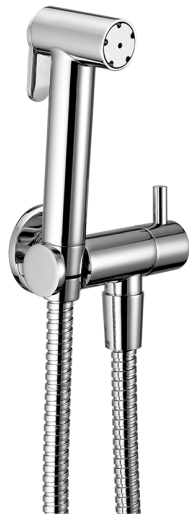

## Toilet-jet handshower set HYGENIC SHOWERS\_H3007900

MODEL **H3007900**

Toilet-jet handshower set, wall mounted bracket with 1/2" stopvalve, Toilet-jet handshower, Brass 120 cm flexible hose

### AVAILABLE FINISHINGS

### CHARACTERISTICS

**Toilet-jet handshower**