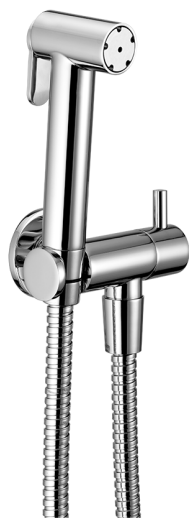

Toilet-jet handshower set HYGENIC SHOWERS_H3007900

MODEL **H3007900**

Toilet-jet handshower set, wall mounted bracket with 1/2" stopvalve, Toilet-jet handshower, Brass 120 cm flexible hose

AVAILABLE FINISHINGS

CHARACTERISTICS

Toilet-jet handshower

Toilet-jet Handshower

Multi-jets hygienic hand shower, for personal hygiene care.

2026-06-09