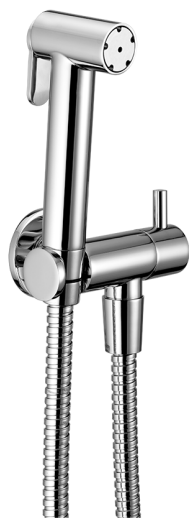

Toilet-jet handshower set HYGENIC SHOWERS_H3007900

MODEL **H3007900**

Toilet-jet handshower set, wall mounted bracket with 1/2" stopvalve, Toilet-jet handshower, Brass 120 cm flexible hose

AVAILABLE FINISHINGS

CHARACTERISTICS

Toilet-jet handshower

Toilet-jet Handshower

Multi-jets hygienic hand shower, for personal hygiene care.

2026-04-06