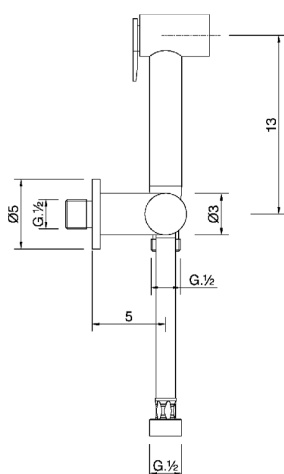

Toilet-jet Handshower

Multi-jets hygienic hand shower, for personal hygiene care.

2026-06-13