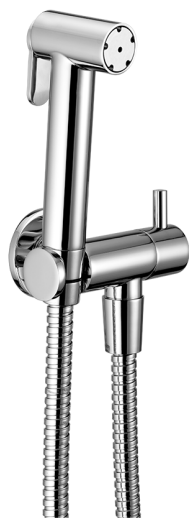

Toilet-jet handshower set HYGENIC SHOWERS_H3007900

MODEL **H3007900**

Toilet-jet handshower set, wall mounted bracket with 1/2" stopvalve, Toilet-jet handshower, Brass 120 cm flexible hose

AVAILABLE FINISHINGS

-  **21** 21 Chrome
-  **24** 24 Gold

CHARACTERISTICS

Toilet-jet handshower

Toilet-jet Handshower

Multi-jets hygienic hand shower, for personal hygiene care.

2026-06-13