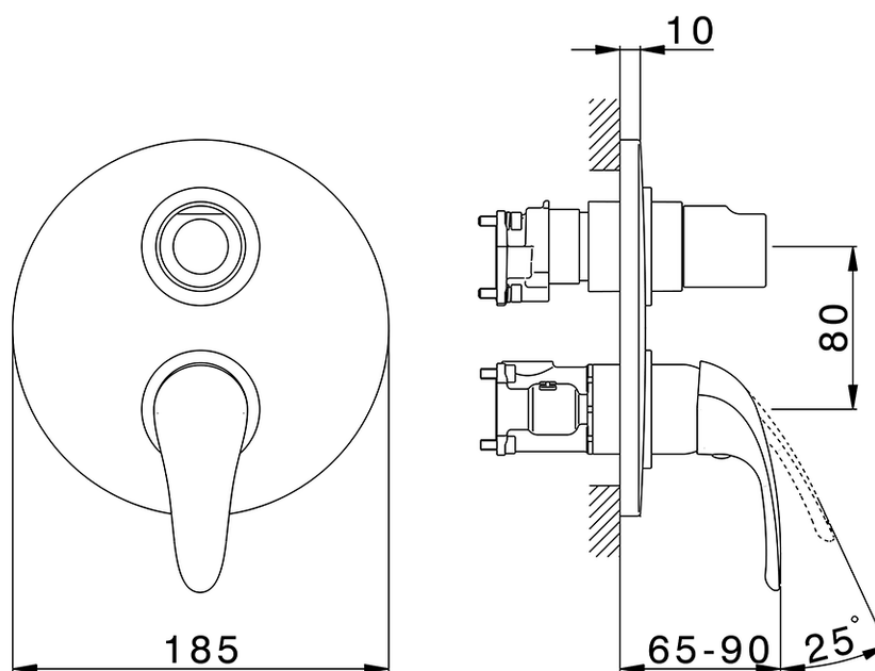

Exposed part for Single Lever One Box Valve ONE BOX_NM0BM030

NM0BM030

<https://en.huberitalia.com/exposed-part-for-single-lever-one-box-valve-one-box-nm0bm030>

ZB00B031

<https://en.huberitalia.com/one-box-universal-concealed-part-one-box-zb00b031>

ZB00B030

<https://en.huberitalia.com/one-box-universal-concealed-part-one-box-zb00b030>

2024-10-22