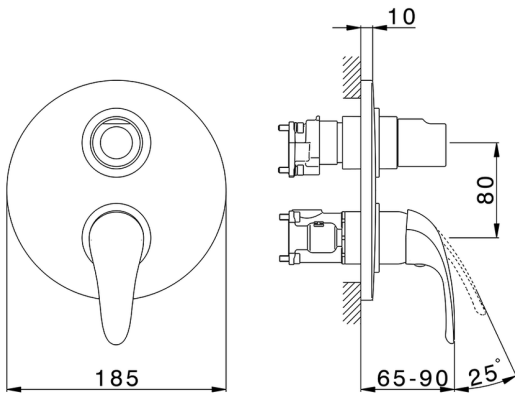

Exposed part for Single Lever One Box Valve ONE BOX_NM0BM030

MODEL **NM0BM030**

Exposed part for Single Lever One Box Valve, with 2-3 outlet diverter, Minimum depth of installation: 67 mm, without concealed part, for items ZB00B030-ZB00B031

AVAILABLE FINISHINGS

21 21 Chrome

CHARACTERISTICS

Cartridge Spare Parts **ZZ97179000**

35 mm Cartridge

Installation **Concealed**

Required concealed parts **ZB00B031**

ZB00B030

Exposed part for Single Lever One Box Valve ONE BOX_NM0BM030

NM0BM030

<https://en.huberitalia.com/exposed-part-for-single-lever-one-box-valve-one-box-nm0bm030>

One Box Universal Concealed Part ONE BOX_ZB00B031