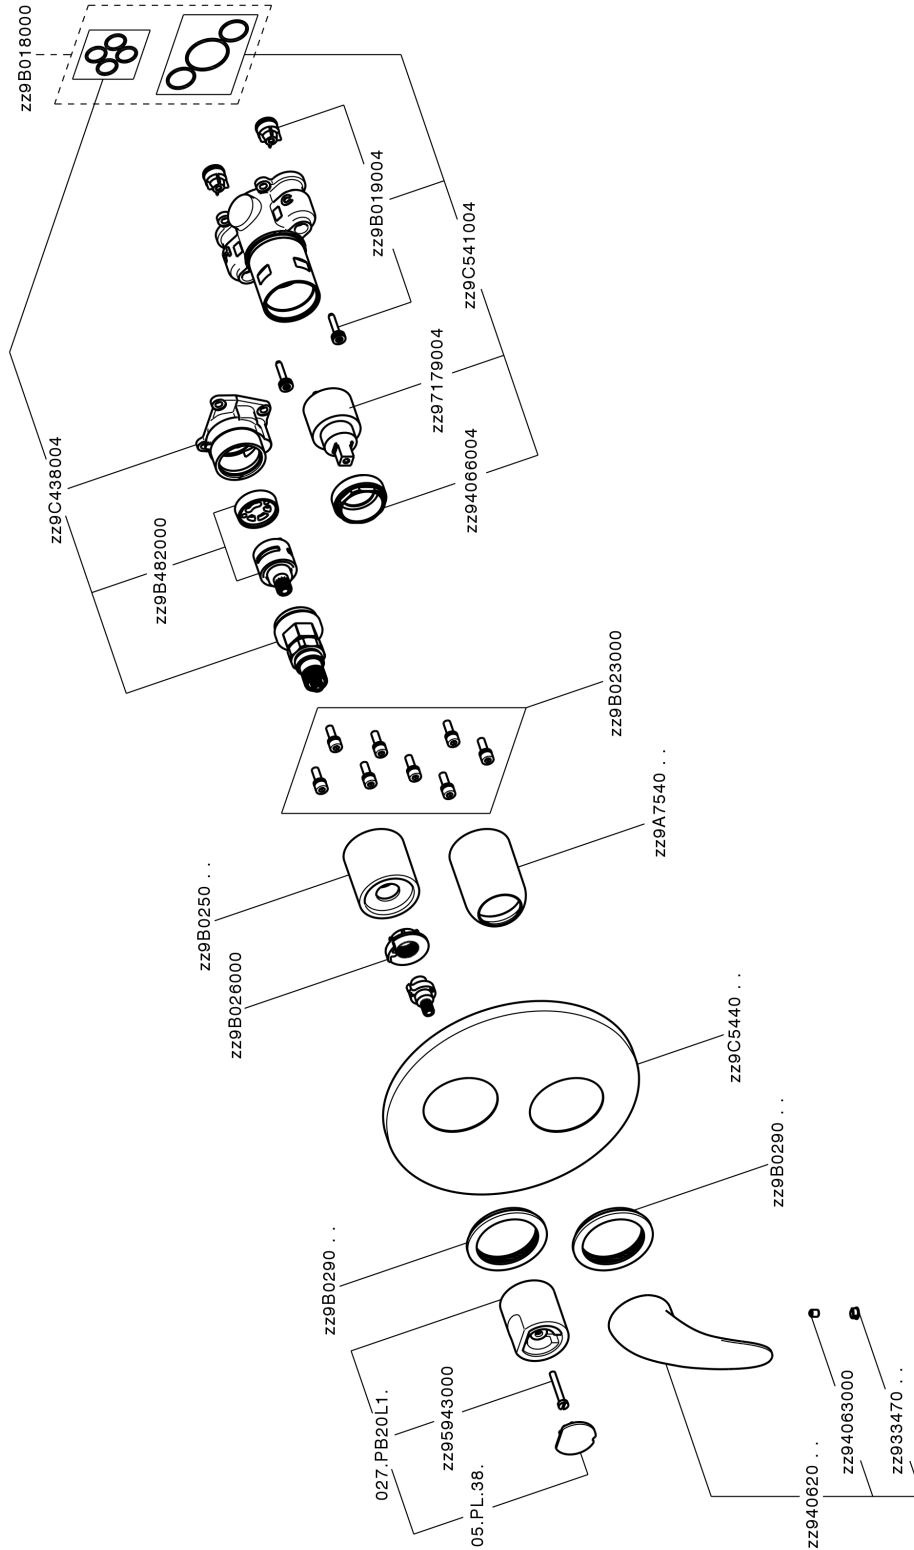

Exposed part for Single Lever One Box Valve ONE BOX_NM0BM030

MODEL **NM0BM030**

Exposed part for Single Lever One Box Valve, with 2-3 outlet diverter, Minimum depth of installation: 67 mm, without concealed part, for items ZB00B030-ZB00B031

AVAILABLE FINISHINGS

21 21 Chrome

CHARACTERISTICS

Cartridge Spare Parts **ZZ97179000**

35 mm Cartridge

Installation **Concealed**

Required concealed parts **ZB00B031**

ZB00B030

Exposed part for Single Lever One Box Valve ONE BOX_NM0BM030

NM0BM030

<https://en.huberitalia.com/exposed-part-for-single-lever-one-box-valve-one-box-nm0bm030>

One Box Universal Concealed Part ONE BOX_ZB00B031

MODEL **ZB00B031**

One Box Universal Concealed Part, for 1 or 2 or 3 outlet thermostatic or single lever, without trim kit, with noise reducers, with sealing gasket

AVAILABLE FINISHINGS

CHARACTERISTICS

| | |
|--------------|------------------|
| Concealed | 1 |
| Installation | Concealed |