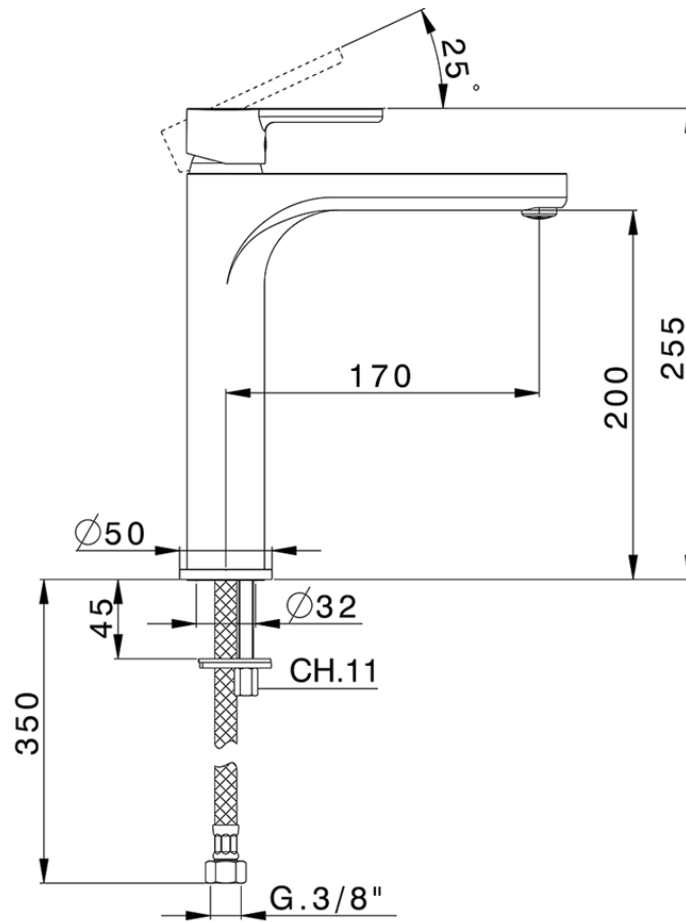

Single lever tall washbasin mixer H2_H2003540

H2003540

<https://en.huberitalia.com/single-lever-tall-washbasin-mixer-h2-h2003540>

2024-11-15