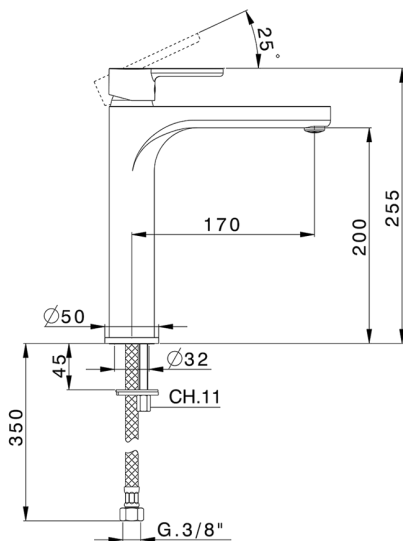

Single lever tall washbasin mixer H2_H2003540

MODEL **H2003540**

Single lever tall washbasin mixer, without automatic pop-up waste, G.3/8" stainless steel flexible hoses

AVAILABLE FINISHINGS

21 21 Chrome

CHARACTERISTICS

Cartridge Spare Parts **ZZ95435000**

35 mm Cartridge

2024-11-15