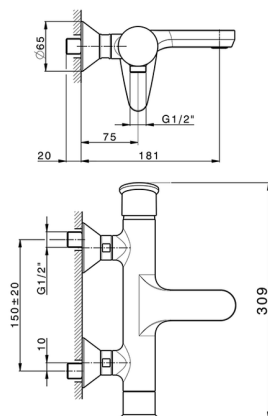

## Single lever bath mixer HARLOCK\_HC000133

MODEL **HC000133**

Single lever bath mixer, without shower set, 1/2" M flexible connection

### CHARACTERISTICS

Cartridge Spare Parts **ZZ95409000**

**35 mm Cartridge**