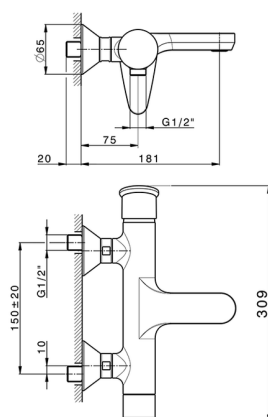

## Single lever bath mixer HARLOCK\_HC000133

MODEL **HC000133**

Single lever bath mixer, without shower set, 1/2" M flexible connection

### CHARACTERISTICS

Cartridge Spare Parts **ZZ95409000**

**35 mm Cartridge**