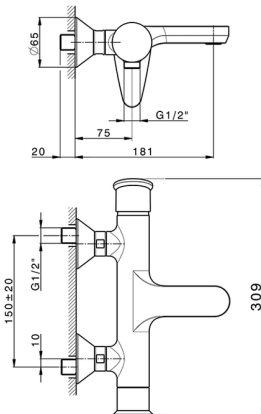

Single lever bath mixer HARLOCK_HC000133

MODEL **HC000133**

Single lever bath mixer, without shower set, 1/2" M flexible connection

AVAILABLE FINISHINGS

-  **21** 21 Chrome
-  **2P** 2P Rose Gold
-  **2Q** 2Q Black Titanium
-  **40** 40 Matt Black
-  **4Q** 4Q Matt White
-  **6T** 6T Chrome/Matt Black

CHARACTERISTICS

Cartridge Spare Parts **ZZ95409000**

35 mm Cartridge

DeviaStop

The Huber Devia Stop technology allows to adjust the water flow and to direct it to the selected output point (overhead soaker, hand shower, etc).