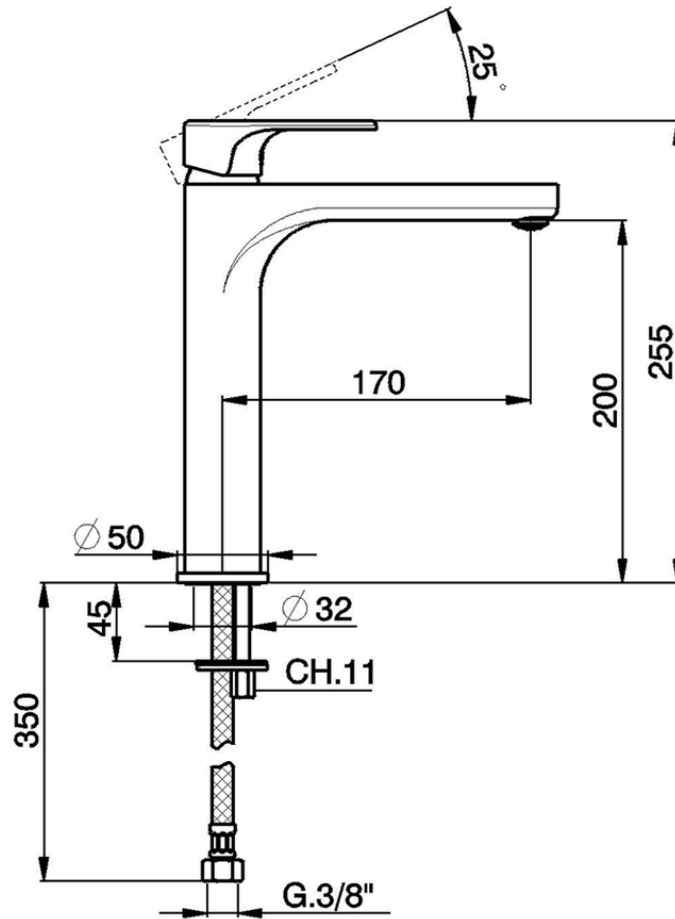

S.L. washbasin mixer- tall version - EnergySave H3_AH003545

AH003545

<https://en.huberitalia.com/s-l-washbasin-mixer-tall-version-energysave-h3-ah003545>

2024-11-15