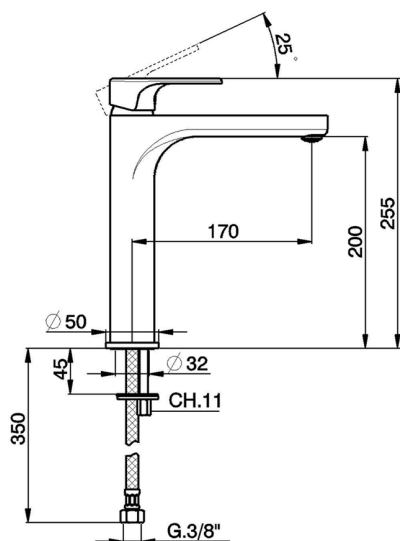

## S.L. washbasin mixer- tall version - EnergySave H3\_AH003545

MODEL **AH003545**

S.L.washbasin mixer- tall version - EnergySave,without waste,G.3/8" stainless steel flexible hoses

### CHARACTERISTICS

Cartridge Spare Parts **ZZ96800000**

**35 mm Cartridge**

### EcoStop

EcoStop feature limits water flow to approximately 50% of maximum output with one point of resistance on setting. Push slightly past the middle stop only when full water output is required. This will save water up to 50%.