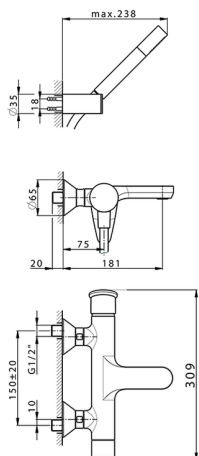

Single lever bath mixer, with shower set HARLOCK_HC000123

MODEL **HC000123**

Single lever bath mixer, with shower set, wall mounted adjustable handshower bracket, Brass D.24mm minimalistic one spray handshower, 150 cm SUPREME smooth flexible hose

AVAILABLE FINISHINGS

-  **21** 21 Chrome
-  **2P** 2P Rose Gold
-  **2Q** 2Q Black Titanium
-  **40** 40 Matt Black
-  **4Q** 4Q Matt White
-  **6T** 6T Chrome/Matt Black

CHARACTERISTICS

Cartridge Spare Parts **ZZ95409000**

35 mm Cartridge

DeviaStop

The Huber Devia Stop technology allows to adjust the water flow and to direct it to the selected output point (overhead soaker, hand shower, etc).

2026-05-17