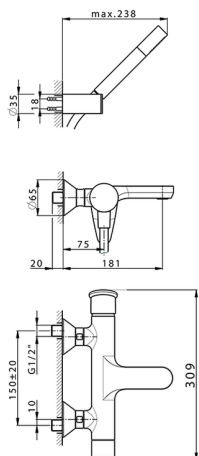

Single lever bath mixer, with shower set HARLOCK_HC000123

MODEL **HC000123**

Single lever bath mixer, with shower set, wall mounted adjustable handshower bracket, Brass D.24mm minimalistic one spray handshower, 150 cm SUPREME smooth flexible hose

AVAILABLE FINISHINGS

-  **21** 21 Chrome
-  **2P** 2P Rose Gold
-  **2Q** 2Q Black Titanium
-  **40** 40 Matt Black
-  **4Q** 4Q Matt White
-  **6T** 6T Chrome/Matt Black

CHARACTERISTICS

Cartridge Spare Parts **ZZ95409000**

35 mm Cartridge

DeviaStop

The Huber Devia Stop technology allows to adjust the water flow and to direct it to the selected output point (overhead soaker, hand shower, etc).

2026-06-26