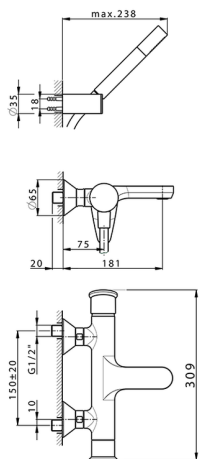

## Single lever bath mixer, with shower set HARLOCK\_HC000123

MODEL **HC000123**

Single lever bath mixer, with shower set, wall mounted adjustable handshower bracket, Brass D.24mm minimalistic one spray handshower, 150 cm SUPREME smooth flexible hose

### CHARACTERISTICS

Cartridge Spare Parts **ZZ95409000**

**35 mm Cartridge**