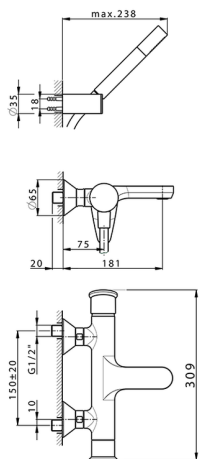

Single lever bath mixer, with shower set HARLOCK_HC000123

MODEL **HC000123**

Single lever bath mixer, with shower set, wall mounted adjustable handshower bracket, Brass D.24mm minimalistic one spray handshower, 150 cm SUPREME smooth flexible hose

AVAILABLE FINISHINGS

-  **21** 21 Chrome
-  **2P** 2P Rose Gold
-  **2Q** 2Q Black Titanium
-  **40** 40 Matt Black
-  **4Q** 4Q Matt White
-  **6T** 6T Chrome/Matt Black

CHARACTERISTICS

Cartridge Spare Parts **ZZ95409000**

35 mm Cartridge

DeviaStop

The Huber Devia Stop technology allows to adjust the water flow and to direct it to the selected output point (overhead soaker, hand shower, etc).

2026-04-26