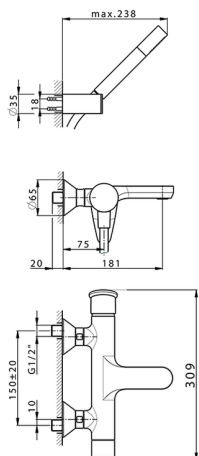

Single lever bath mixer, with shower set HARLOCK_HC000123

MODEL **HC000123**

Single lever bath mixer, with shower set, wall mounted adjustable handshower bracket, Brass D.24mm minimalistic one spray handshower, 150 cm SUPREME smooth flexible hose

AVAILABLE FINISHINGS

-  **21** 21 Chrome
-  **2P** 2P Rose Gold
-  **2Q** 2Q Black Titanium
-  **40** 40 Matt Black
-  **4Q** 4Q Matt White
-  **6T** 6T Chrome/Matt Black

CHARACTERISTICS

Cartridge Spare Parts **ZZ95409000**

35 mm Cartridge

DeviaStop

The Huber Devia Stop technology allows to adjust the water flow and to direct it to the selected output point (overhead soaker, hand shower, etc).

2026-04-11