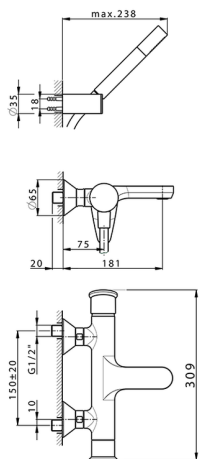

Single lever bath mixer, with shower set HARLOCK_HC000123

MODEL **HC000123**

Single lever bath mixer, with shower set, wall mounted adjustable handshower bracket, Brass D.24mm minimalistic one spray handshower, 150 cm SUPREME smooth flexible hose

AVAILABLE FINISHINGS

-  **21** 21 Chrome
-  **2P** 2P Rose Gold
-  **2Q** 2Q Black Titanium
-  **40** 40 Matt Black
-  **4Q** 4Q Matt White
-  **6T** 6T Chrome/Matt Black

CHARACTERISTICS

Cartridge Spare Parts **ZZ95409000**

35 mm Cartridge

DeviaStop

The Huber Devia Stop technology allows to adjust the water flow and to direct it to the selected output point (overhead soaker, hand shower, etc).

2026-06-27