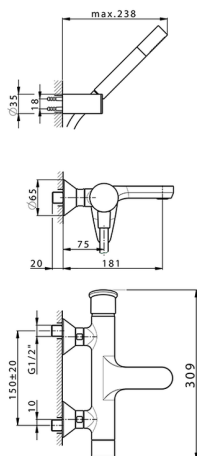

Single lever bath mixer, with shower set HARLOCK_HC000123

MODEL **HC000123**

Single lever bath mixer, with shower set, wall mounted adjustable handshower bracket, Brass D.24mm minimalistic one spray handshower, 150 cm SUPREME smooth flexible hose

AVAILABLE FINISHINGS

-  **21** 21 Chrome
-  **2P** 2P Rose Gold
-  **2Q** 2Q Black Titanium
-  **40** 40 Matt Black
-  **4Q** 4Q Matt White
-  **6T** 6T Chrome/Matt Black

CHARACTERISTICS

Cartridge Spare Parts **ZZ95409000**

35 mm Cartridge

DeviaStop

The Huber Devia Stop technology allows to adjust the water flow and to direct it to the selected output point (overhead soaker, hand shower, etc).

2026-06-10