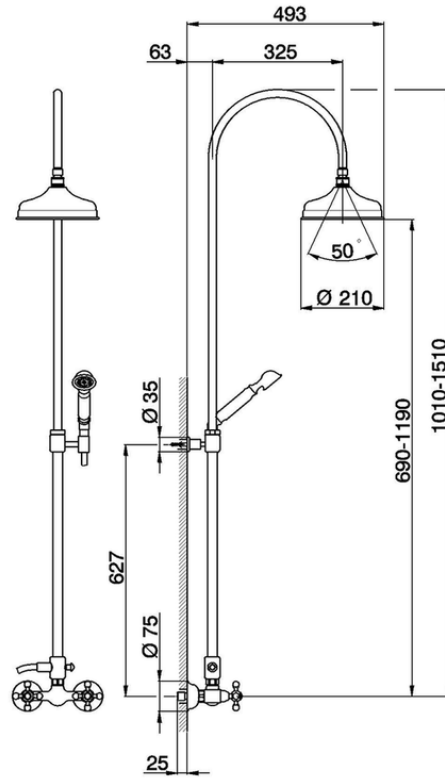

2-function Bath-shower column CROISSETTE_AC904051

AC904051

<https://en.huberitalia.com/2-function-bath-shower-column-croisette-ac904051>

2026-06-13