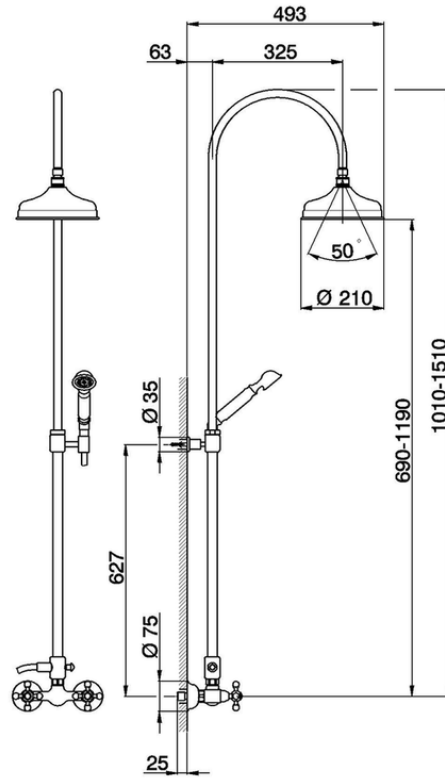

2-function Bath-shower column CROISSETTE_AC904051

AC904051

<https://en.huberitalia.com/2-function-bath-shower-column-croisette-ac904051>

2026-04-06