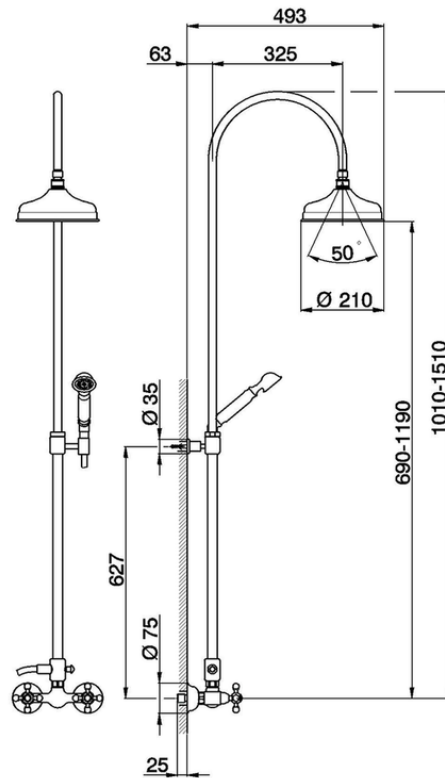

2-function Bath-shower column CROISSETTE\_AC904051

AC904051

<https://en.huberitalia.com/2-function-bath-shower-column-croisette-ac904051>

2026-04-08