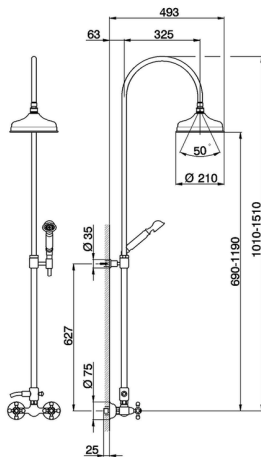

2-function Bath-shower column CROISSETTE_AC904051

MODEL **AC904051**

2-function Bath-shower column, 2-outlet diverter, adjustable column, not sliding handshower bracket, 53 mm Brass Classic one spray handshower, D.210 mm Brass round showerhead, 150 cm Brass Flexible Hose

AVAILABLE FINISHINGS

- **21** 21 Chrome
- **24** 24 Gold
- **27** 27 Old Bronze
- **2A** 2A Satin Brushed Nickel
- **74** 74 Chrome/Gold
- **2W** 2W Brushed Gold

CHARACTERISTICS

2026-04-09