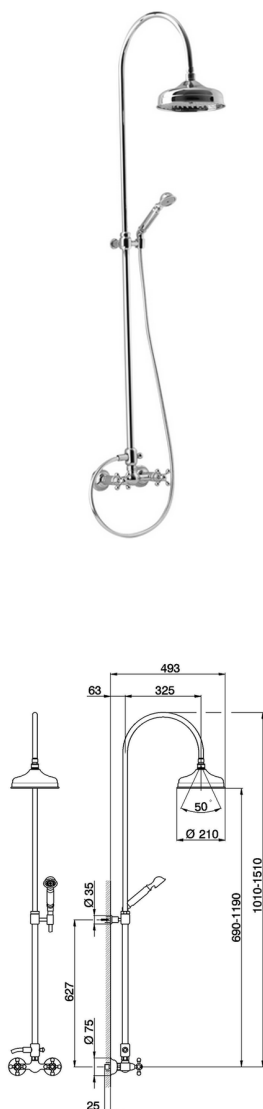

2-function Bath-shower column CROISSETTE_AC904051

MODEL **AC904051**

2-function Bath-shower column, 2-outlet diverter, adjustable column, not sliding handshower bracket, 53 mm Brass Classic one spray handshower, D.210 mm Brass round showerhead, 150 cm Brass Flexible Hose

AVAILABLE FINISHINGS

-  **21** 21 Chrome
-  **24** 24 Gold
-  **27** 27 Old Bronze
-  **2A** 2A Satin Brushed Nickel
-  **74** 74 Chrome/Gold
-  **2W** 2W Brushed Gold

CHARACTERISTICS

2026-04-30