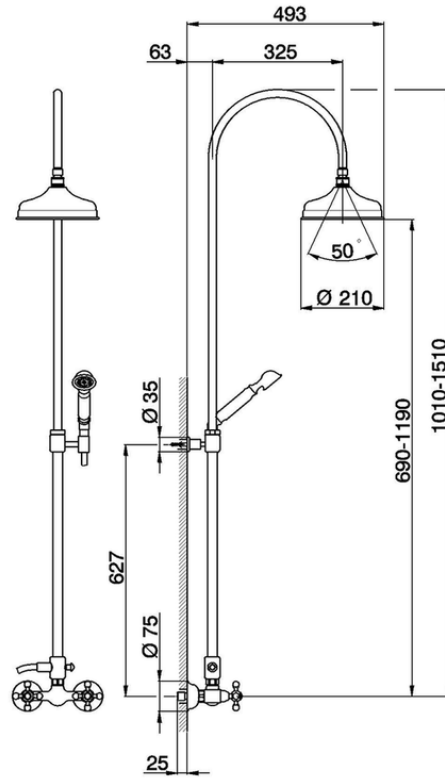

2-function Bath-shower column CROISSETTE_AC904051

AC904051

<https://en.huberitalia.com/2-function-bath-shower-column-croisette-ac904051>

2026-05-02