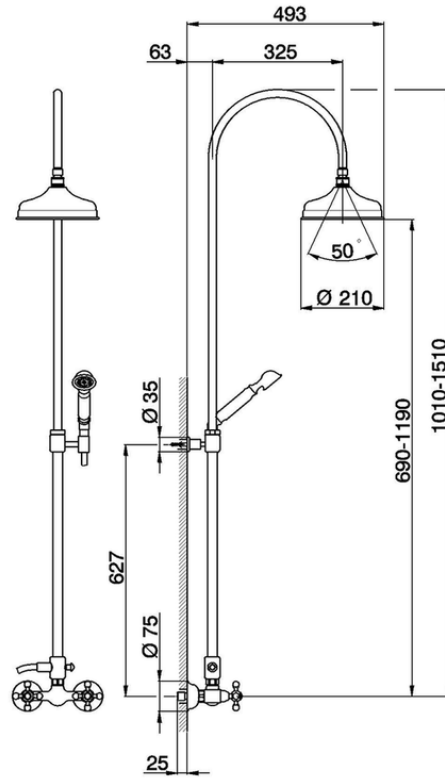

2-function Bath-shower column CROISSETTE_AC904051

AC904051

<https://en.huberitalia.com/2-function-bath-shower-column-croisette-ac904051>

2026-06-21