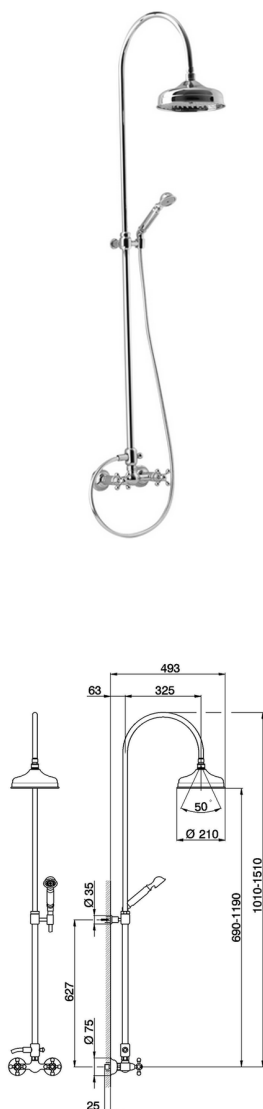

2-function Bath-shower column CROISSETTE_AC904051

MODEL **AC904051**

2-function Bath-shower column, 2-outlet diverter, adjustable column, not sliding handshower bracket, 53 mm Brass Classic one spray handshower, D.210 mm Brass round showerhead, 150 cm Brass Flexible Hose

AVAILABLE FINISHINGS

-  **21** 21 Chrome
-  **24** 24 Gold
-  **27** 27 Old Bronze
-  **2A** 2A Satin Brushed Nickel
-  **74** 74 Chrome/Gold
-  **2W** 2W Brushed Gold

CHARACTERISTICS

2026-06-15