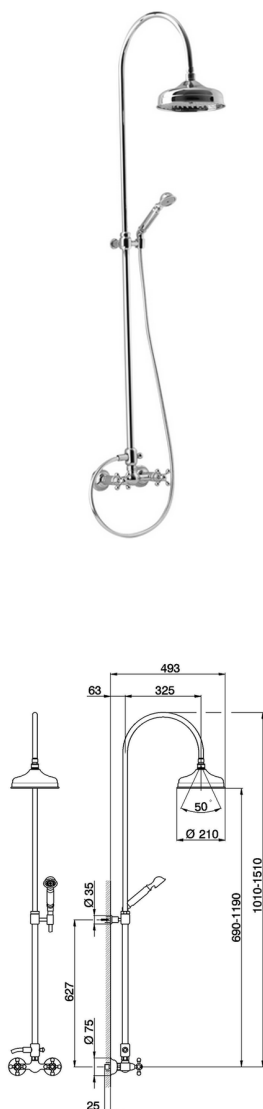

2-function Bath-shower column CROISSETTE_AC904051

MODEL **AC904051**

2-function Bath-shower column, 2-outlet diverter, adjustable column, not sliding handshower bracket, 53 mm Brass Classic one spray handshower, D.210 mm Brass round showerhead, 150 cm Brass Flexible Hose

AVAILABLE FINISHINGS

-  **21** 21 Chrome
-  **24** 24 Gold
-  **27** 27 Old Bronze
-  **2A** 2A Satin Brushed Nickel
-  **74** 74 Chrome/Gold
-  **2W** 2W Brushed Gold

CHARACTERISTICS

2026-04-06