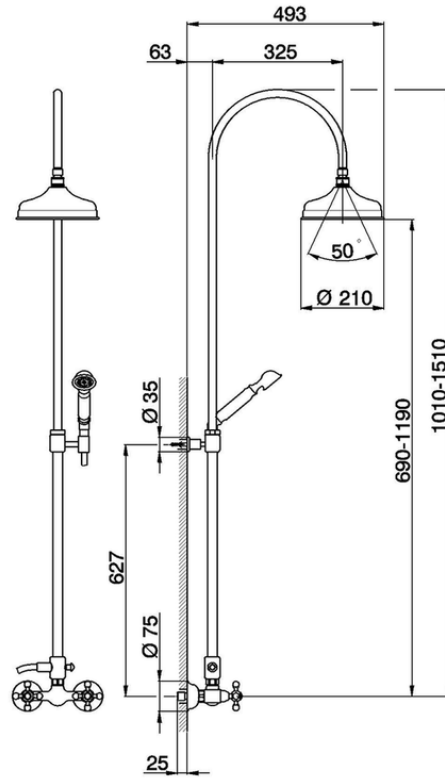

2-function Bath-shower column CROISSETTE_AC904051

AC904051

<https://en.huberitalia.com/2-function-bath-shower-column-croisette-ac904051>

2026-02-24