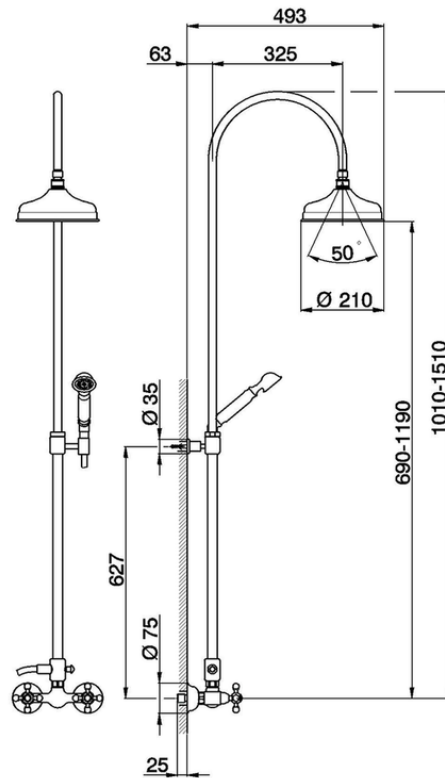

2-function Bath-shower column CROISSETTE_AC904051

AC904051

<https://en.huberitalia.com/2-function-bath-shower-column-croisette-ac904051>

2026-05-02