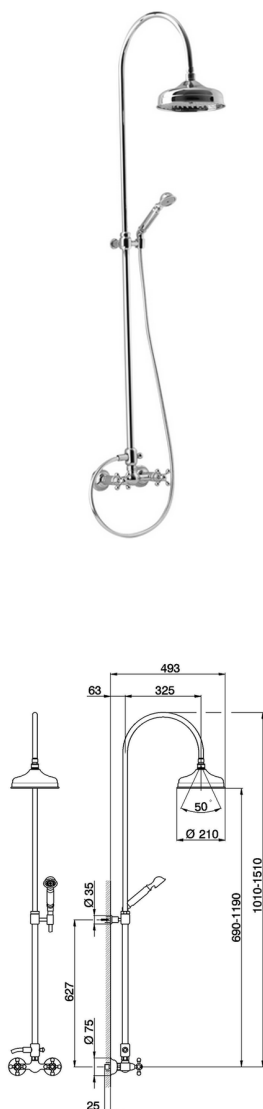

2-function Bath-shower column CROISSETTE_AC904051

MODEL **AC904051**

2-function Bath-shower column, 2-outlet diverter, adjustable column, not sliding handshower bracket, 53 mm Brass Classic one spray handshower, D.210 mm Brass round showerhead, 150 cm Brass Flexible Hose

AVAILABLE FINISHINGS

-  **21** 21 Chrome
-  **24** 24 Gold
-  **27** 27 Old Bronze
-  **2A** 2A Satin Brushed Nickel
-  **74** 74 Chrome/Gold
-  **2W** 2W Brushed Gold

CHARACTERISTICS

2026-04-10