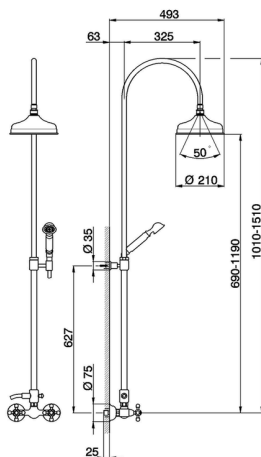

2-function Bath-shower column CROISSETTE_AC904051

MODEL **AC904051**

2-function Bath-shower column, 2-outlet diverter, adjustable column, not sliding handshower bracket, 53 mm Brass Classic one spray handshower, D.210 mm Brass round showerhead, 150 cm Brass Flexible Hose

AVAILABLE FINISHINGS

- **21** 21 Chrome
- **24** 24 Gold
- **27** 27 Old Bronze
- **2A** 2A Satin Brushed Nickel
- **74** 74 Chrome/Gold
- **2W** 2W Brushed Gold

CHARACTERISTICS

2026-05-02