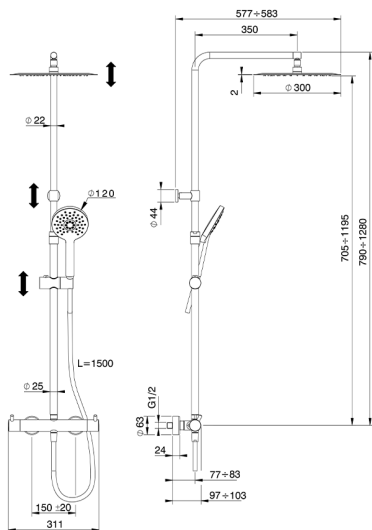

2-function Thermostatic shower set COLUMNS_K2C8401D

MODEL **K2C8401D**

2-function Thermostatic shower set, 2-outlet deviator, adjustable riser column, sliding handheld shower holder, 120 mm ABS 3 sprays handheld shower, 300 mm round showerhead 2 mm thick INOX, 150 cm smooth SILVERFLEX Flexible Hose

AVAILABLE FINISHINGS

CHARACTERISTICS

Cartridge Spare Parts **22.04A.AR - ZZ97279004**

Argo 2 (long filter) Thermostatic Valve

EcoStop

EcoStop feature limits water flow to approximately 50% of maximum output with one point of resistance on setting. Push slightly past the middle stop only when full water output is required. This will save water up to 50%.