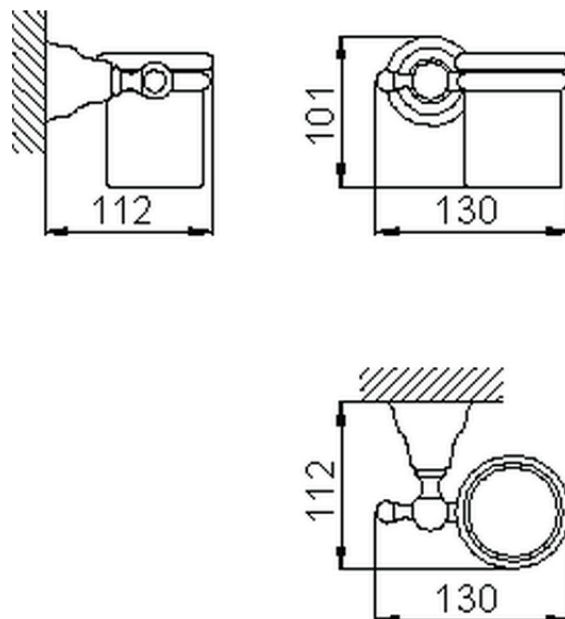

Glass holder CROISSETTE_4020.01H.

4020.01H.

<https://en.huberitalia.com/glass-holder-croisette-4020-01h>

2025-01-05