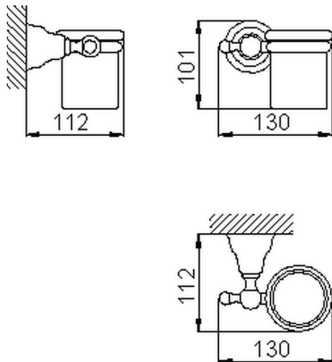

Glass holder CROISSETTE_4020.01H.

MODEL **4020.01H.**

Glass holder, wall mounted glass holder

AVAILABLE FINISHINGS

-  **AC** AC Satin Brushed Nickel
-  **BA** BA Old Bronze
-  **CR** CR Chrome
-  **2W** 2W Brushed Gold