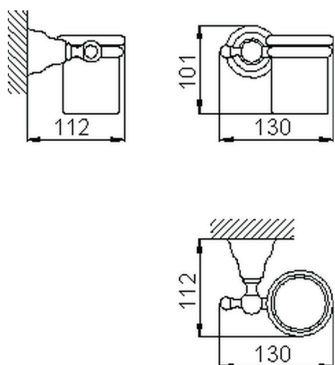

CHARACTERISTICS

2024-12-18