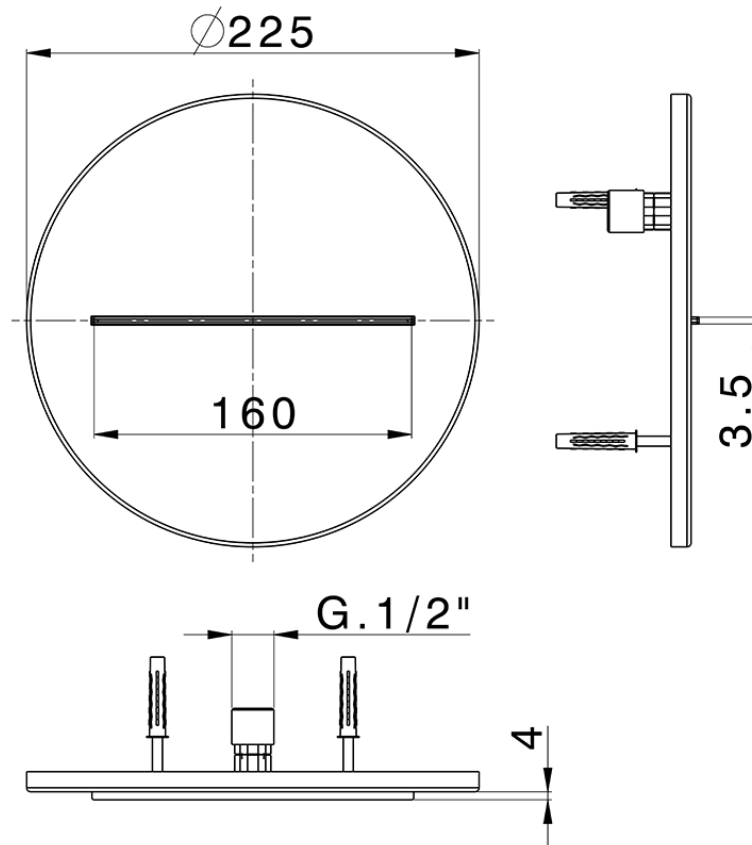

Ø 225 mm wall-mounted waterfall spout ZEN\_ZS129130

ZS129130

<https://en.huberitalia.com/o-225-mm-wall-mounted-waterfall-spout-zen-zs129130>

2026-04-05