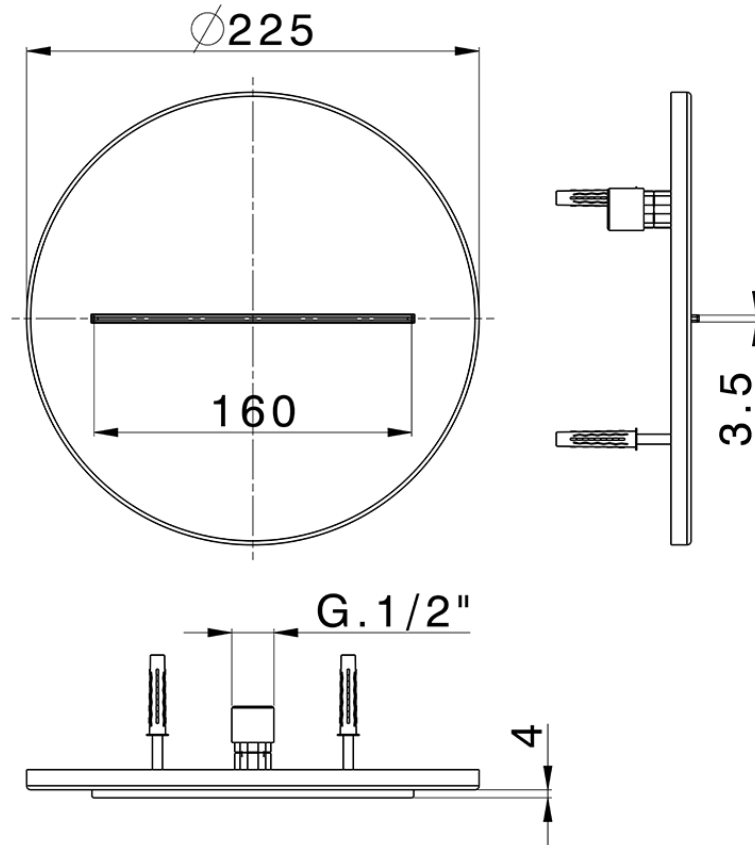

Ø 225 mm wall-mounted waterfall spout ZEN_ZS129130

ZS129130

<https://en.huberitalia.com/o-225-mm-wall-mounted-waterfall-spout-zen-zs129130>

2026-05-15