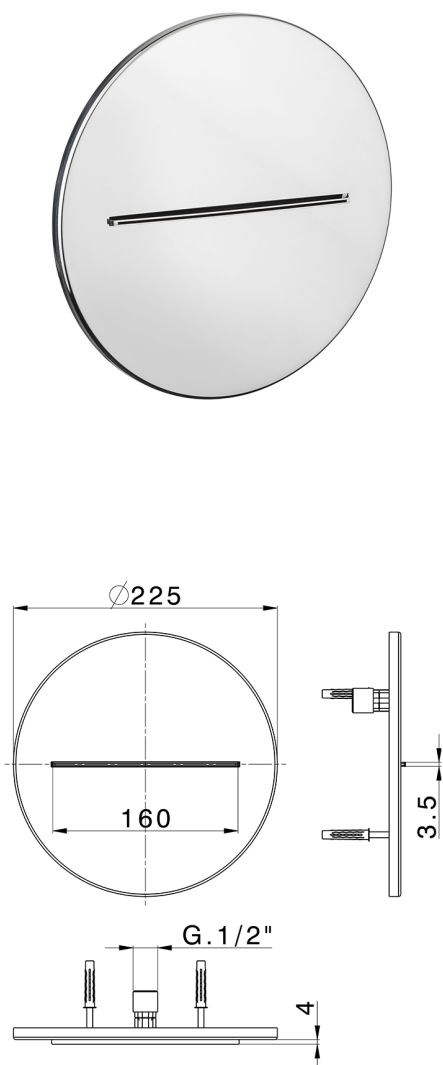

Ø 225 mm wall-mounted waterfall spout ZEN_ZS129130

MODEL **ZS129130**

Ø 225 mm wall-mounted waterfall spout, Stainless Steel AISI 304

AVAILABLE FINISHINGS

- **D1** D1 Brushed Inox
- **40** 40 Matt Black
- **4Q** 4Q Matt White
- **5G** 5G Rose Gold
- **D2** D2 Polished Inox

CHARACTERISTICS

2026-04-05