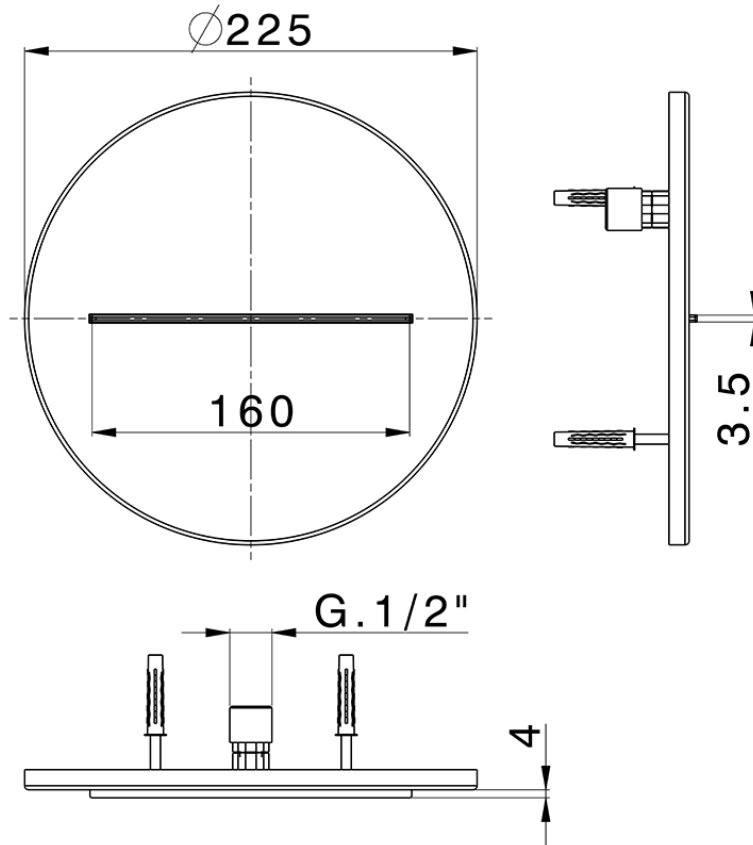

Ø 225 mm wall-mounted waterfall spout ZEN\_ZS129130

ZS129130

<https://en.huberitalia.com/o-225-mm-wall-mounted-waterfall-spout-zen-zs129130>

2026-06-09