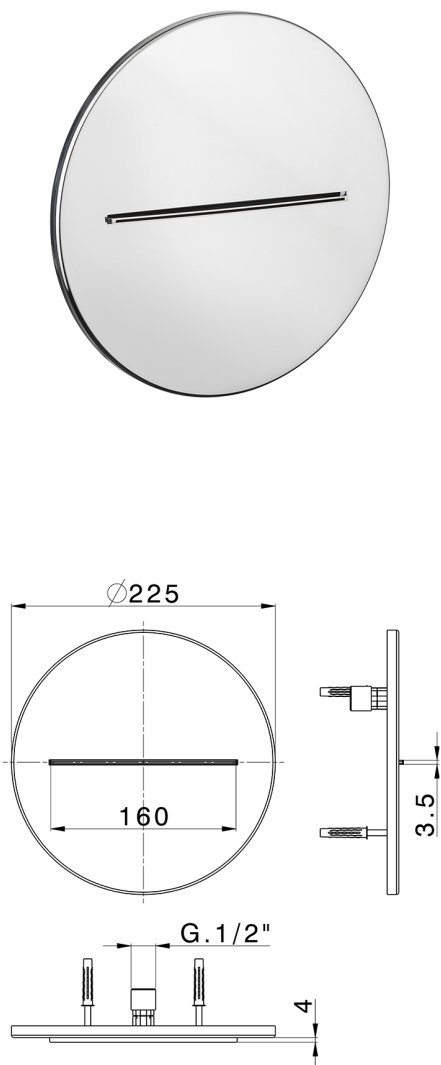

Ø 225 mm wall-mounted waterfall spout ZEN_ZS129130

MODEL **ZS129130**

Ø 225 mm wall-mounted waterfall spout, Stainless Steel AISI 304

AVAILABLE FINISHINGS

- **D1** D1 Brushed Inox
- **40** 40 Matt Black
- **4Q** 4Q Matt White
- **5G** 5G Rose Gold
- **D2** D2 Polished Inox

CHARACTERISTICS

2026-04-09