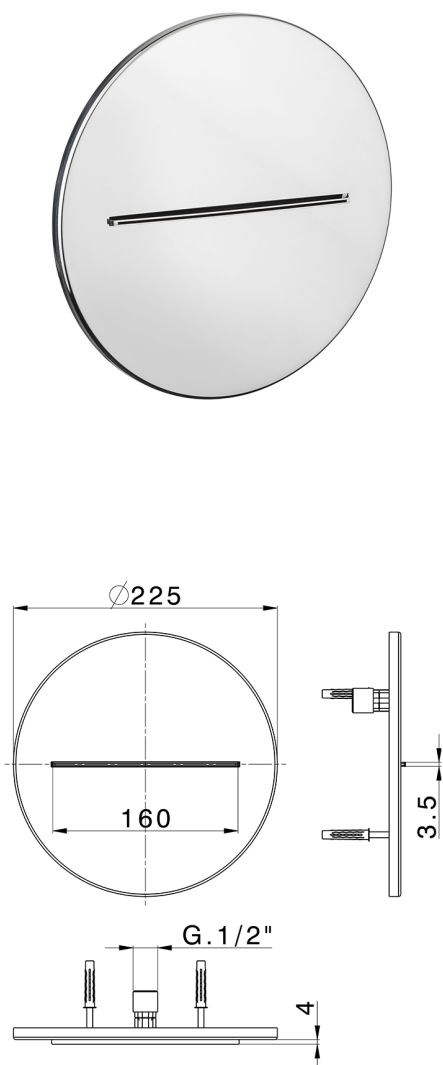

Ø 225 mm wall-mounted waterfall spout ZEN_ZS129130

MODEL **ZS129130**

Ø 225 mm wall-mounted waterfall spout, Stainless Steel AISI 304

AVAILABLE FINISHINGS

- **D1** D1 Brushed Inox
- **40** 40 Matt Black
- **4Q** 4Q Matt White
- **5G** 5G Rose Gold
- **D2** D2 Polished Inox

CHARACTERISTICS

2026-06-06