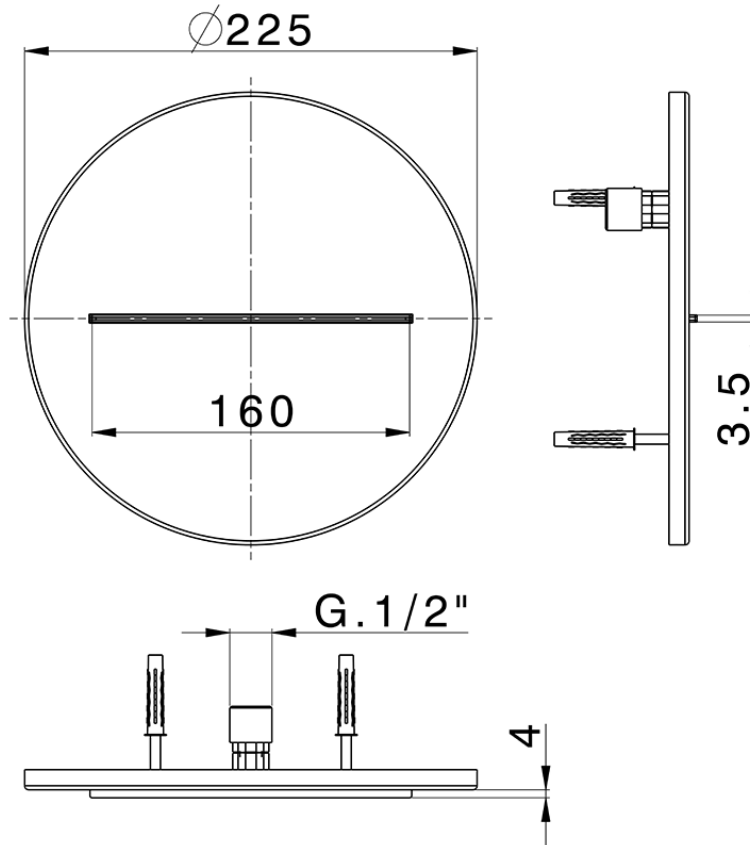

Ø 225 mm wall-mounted waterfall spout ZEN_ZS129130

ZS129130

<https://en.huberitalia.com/o-225-mm-wall-mounted-waterfall-spout-zen-zs129130>

2026-05-15