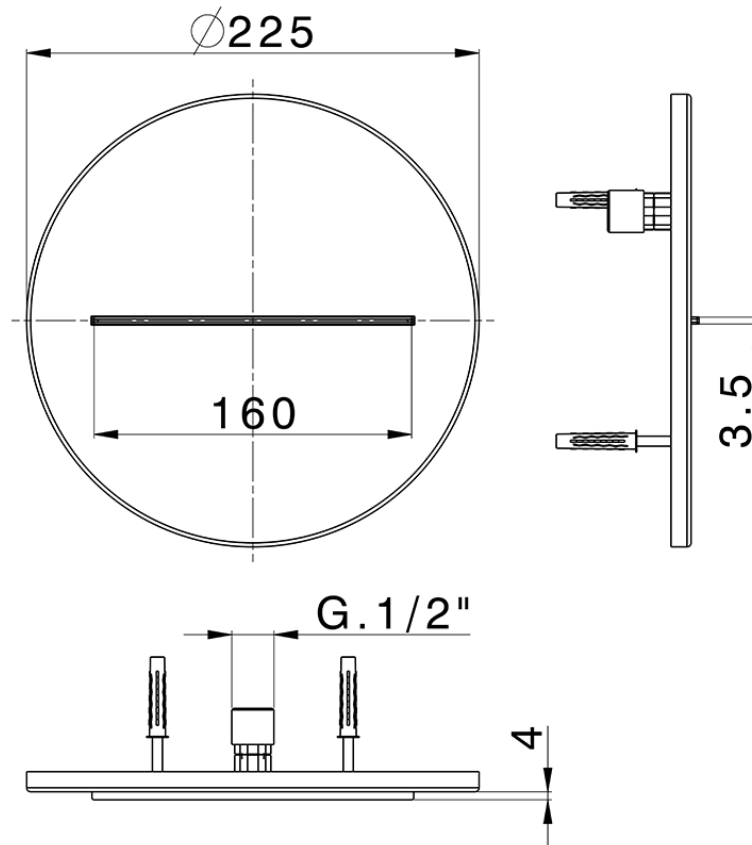

Ø 225 mm wall-mounted waterfall spout ZEN\_ZS129130

ZS129130

<https://en.huberitalia.com/o-225-mm-wall-mounted-waterfall-spout-zen-zs129130>

2026-04-06