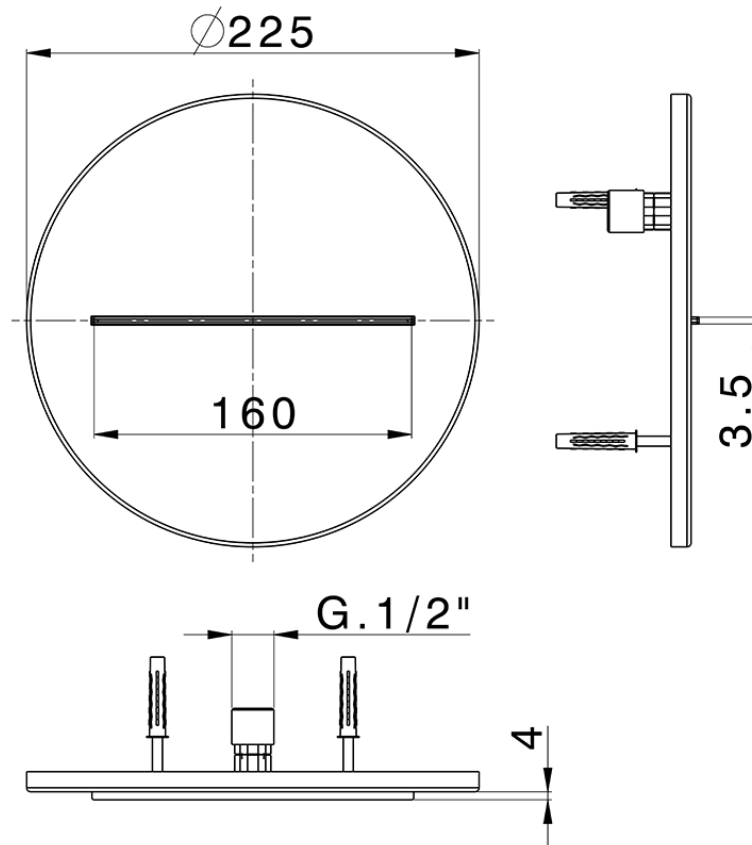

Ø 225 mm wall-mounted waterfall spout ZEN_ZS129130

ZS129130

<https://en.huberitalia.com/o-225-mm-wall-mounted-waterfall-spout-zen-zs129130>

2026-06-06