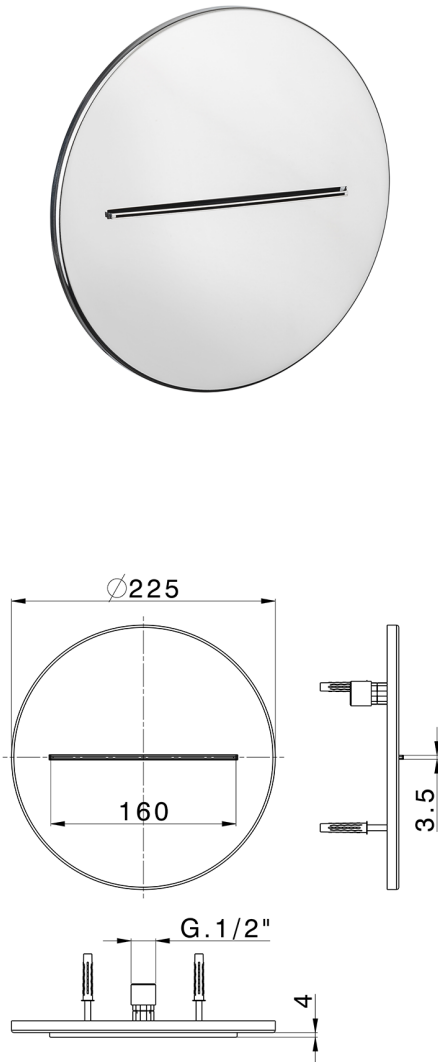

Ø 225 mm wall-mounted waterfall spout ZEN_ZS129130

MODEL **ZS129130**

Ø 225 mm wall-mounted waterfall spout, Stainless Steel AISI 304

AVAILABLE FINISHINGS

- **D1** D1 Brushed Inox
- **40** 40 Matt Black
- **4Q** 4Q Matt White
- **5G** 5G Rose Gold
- **D2** D2 Polished Inox

CHARACTERISTICS

2026-05-15