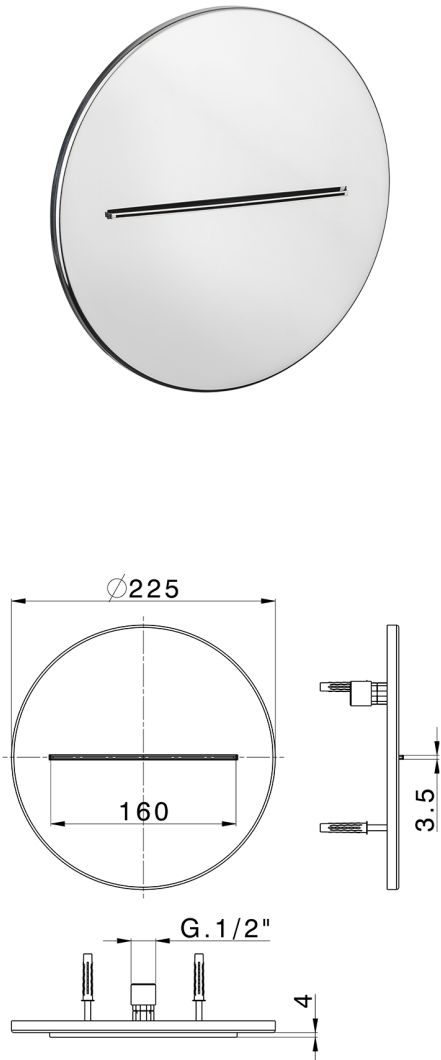

Ø 225 mm wall-mounted waterfall spout ZEN_ZS129130

MODEL **ZS129130**

Ø 225 mm wall-mounted waterfall spout, Stainless Steel AISI 304

AVAILABLE FINISHINGS

- **D1** D1 Brushed Inox
- **40** 40 Matt Black
- **4Q** 4Q Matt White
- **5G** 5G Rose Gold
- **D2** D2 Polished Inox

CHARACTERISTICS

2026-04-08