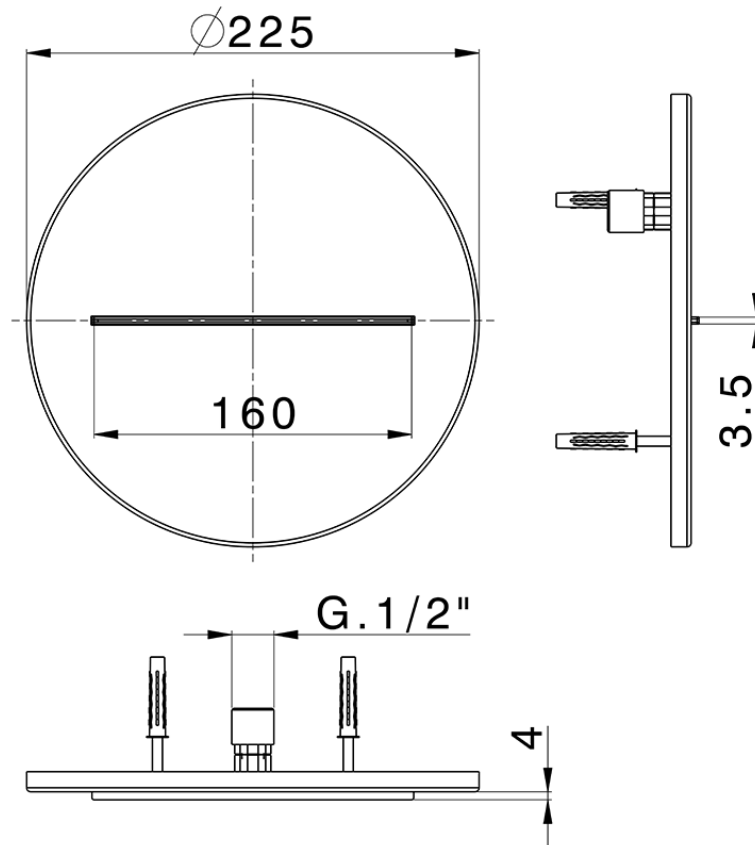

## Ø 225 mm wall-mounted waterfall spout ZEN\_ZS129130

ZS129130

<https://en.huberitalia.com/o-225-mm-wall-mounted-waterfall-spout-zen-zs129130>

2026-04-06