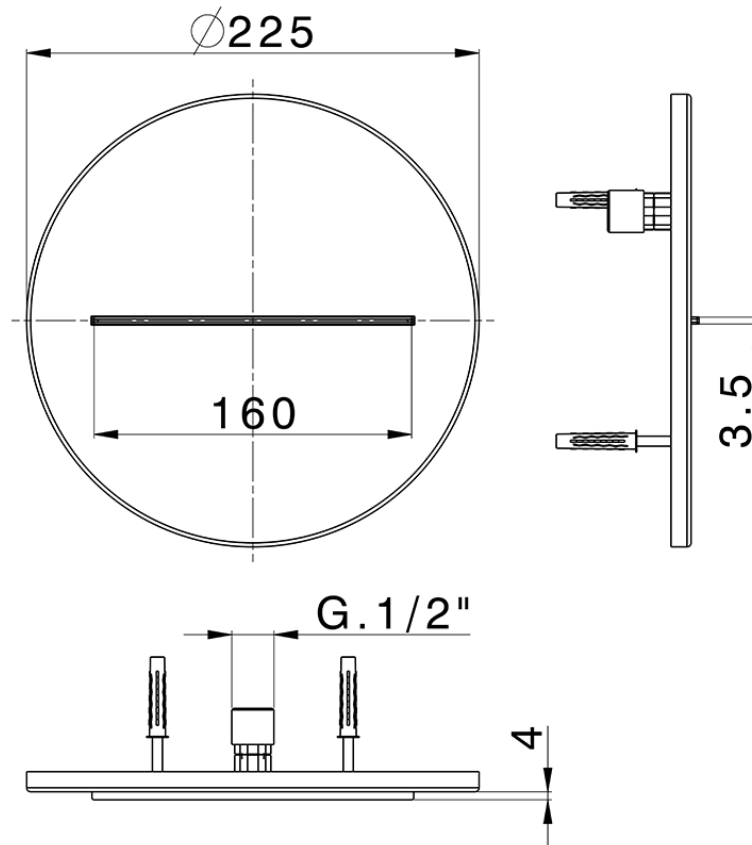

Ø 225 mm wall-mounted waterfall spout ZEN_ZS129130

ZS129130

<https://en.huberitalia.com/o-225-mm-wall-mounted-waterfall-spout-zen-zs129130>

2026-06-13