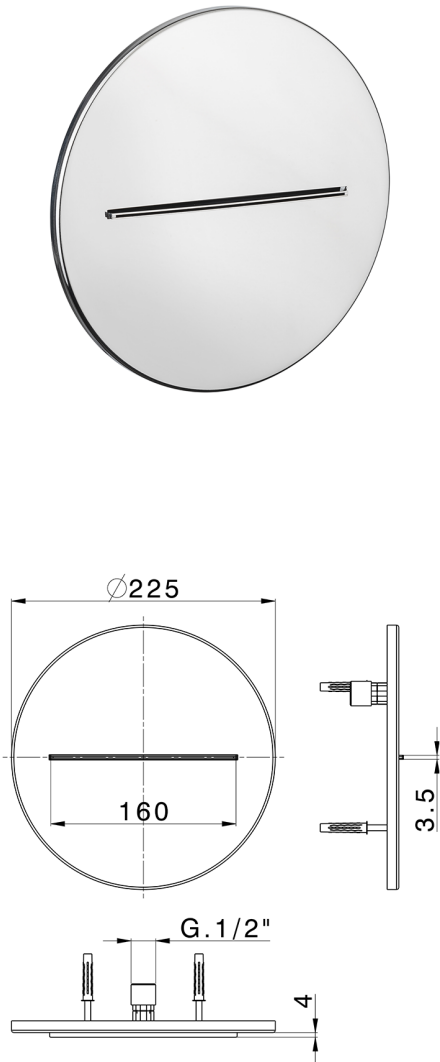

Ø 225 mm wall-mounted waterfall spout ZEN_ZS129130

MODEL **ZS129130**

Ø 225 mm wall-mounted waterfall spout, Stainless Steel AISI 304

AVAILABLE FINISHINGS

- **D1** D1 Brushed Inox
- **40** 40 Matt Black
- **4Q** 4Q Matt White
- **5G** 5G Rose Gold
- **D2** D2 Polished Inox

CHARACTERISTICS

2026-06-13