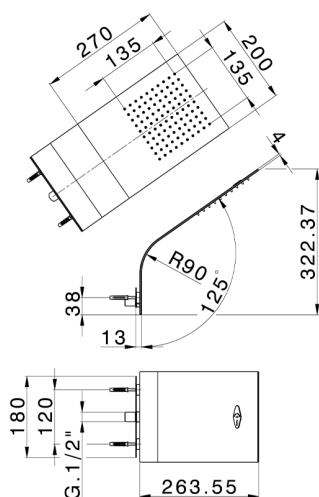

Wall-mounted showerhead ZEN_ZS122140

MODEL **ZS122140**

Wall-mounted showerhead, rain function, with patented safety valve, Stainless Steel AISI 304

AVAILABLE FINISHINGS

D1 40 Matt Black

D2 4Q Matt White

CHARACTERISTICS