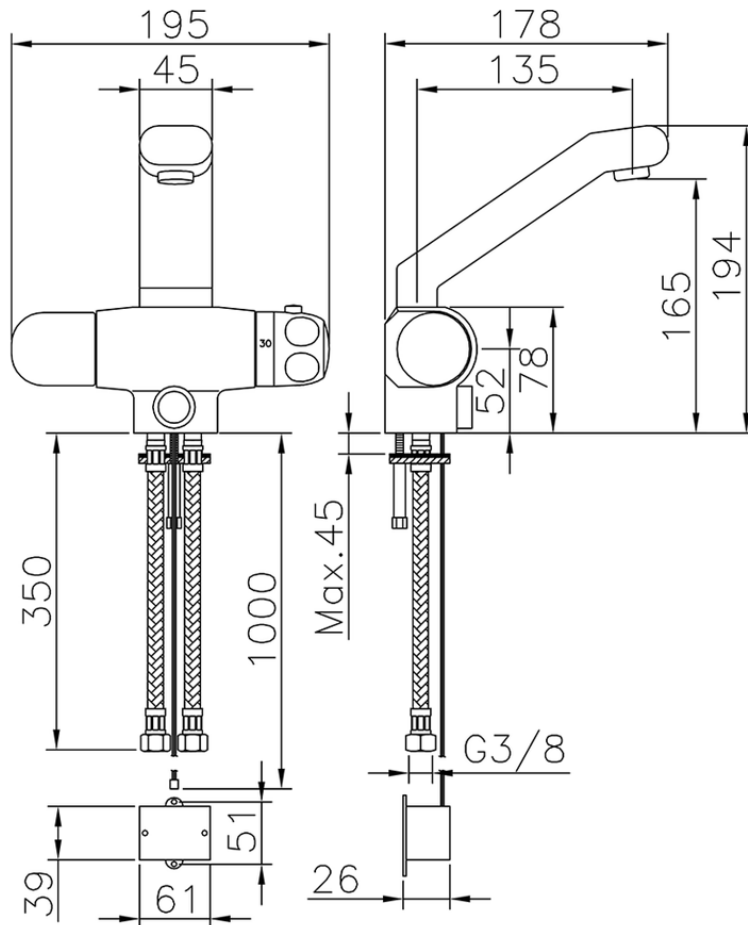

Thermo-basin mixer with electronic on-off control COMMUNITY_204.23H.

204.23H.

<https://en.huberitalia.com/thermo-basin-mixer-with-electronic-on-off-control-community-204-23h>

2024-09-19