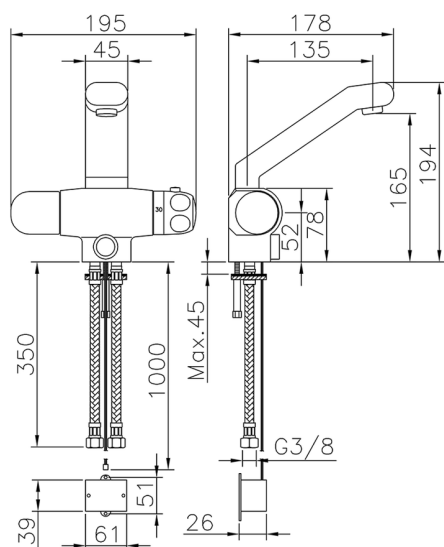

Thermo-basin mixer with electronic on-off control COMMUNITY_204.23H.

MODEL **204.23H.**

Thermo-basin mixer with electronic on-off control

AVAILABLE FINISHINGS

CHARACTERISTICS

Cartridge Spare Parts **24.02AB.PL**

12x32 Plus Thermostatic Valve

Thermostatic

The Huber thermostatic is your personal water manager, helping you to handle, control and save water and energy.

2024-09-19