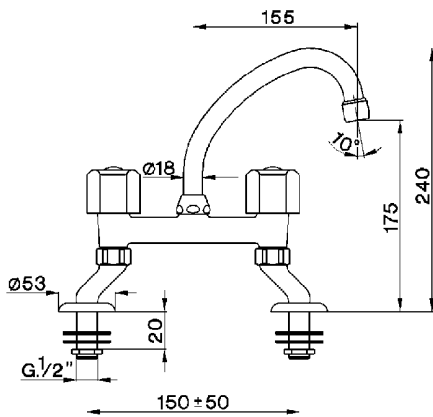

2-holes Washbasin mixer EVA_EV000720

MODEL **EV000720**

2-holes Washbasin mixer, without automatic pop-up waste, without handles, swivel spout

AVAILABLE FINISHINGS

CHARACTERISTICS

2024-12-18