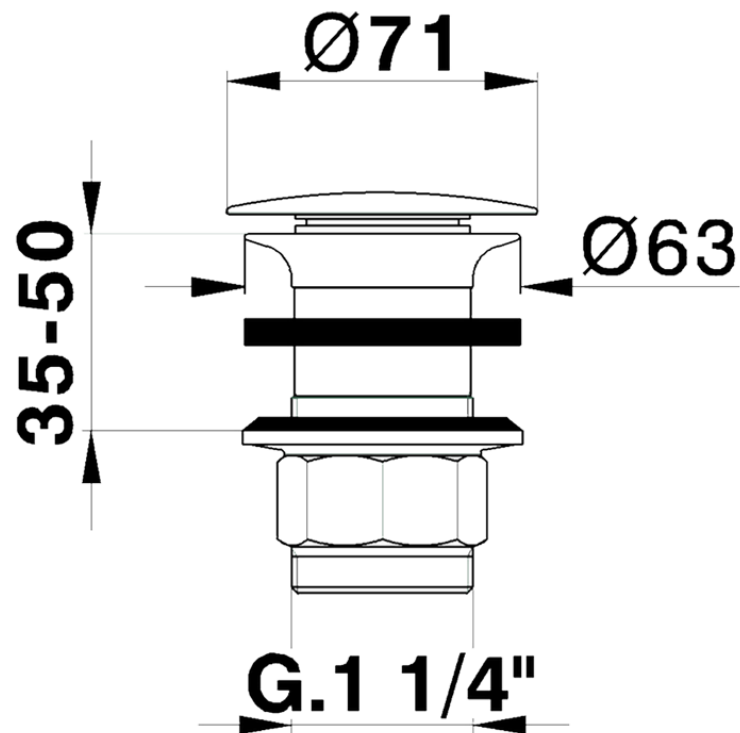

1" 1/4 waste for basin mixer COMPONENTS_ZB001610

ZB001610

<https://en.huberitalia.com/1-1-4-waste-for-basin-mixer-components-zb001610>

2024-11-15