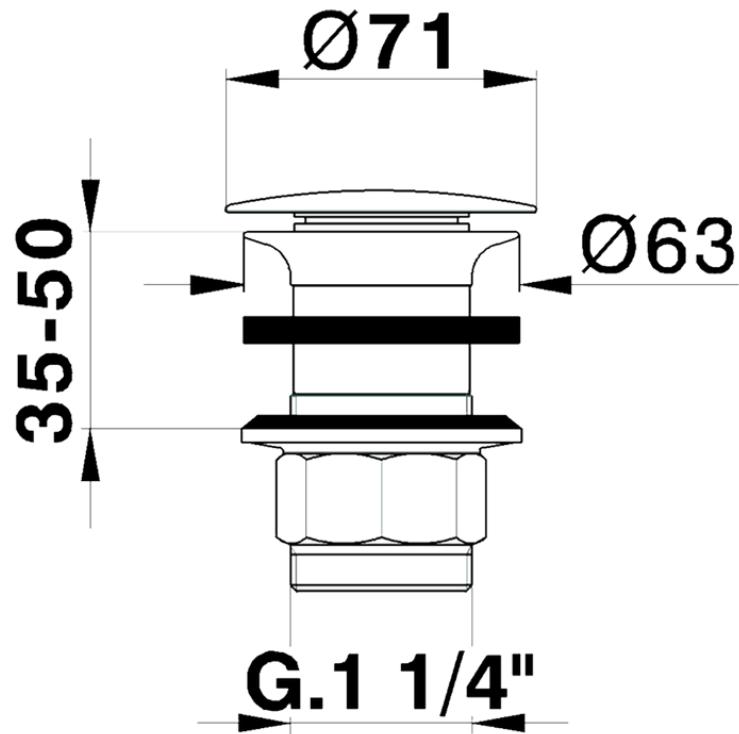

1" 1/4 waste for basin mixer COMPONENTS_ZB001610

ZB001610

<https://en.huberitalia.com/1-1-4-waste-for-basin-mixer-components-zb001610>

2024-11-15