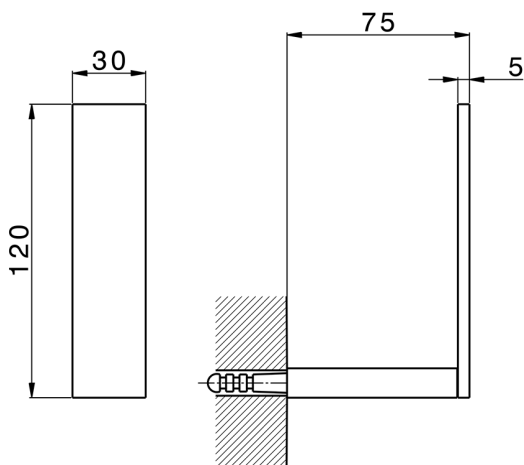

Toilet paper holder reserve_BATHROOM ACCESSORIES_SQ090410

MODEL **SQ090410**

Toilet paper holder reserve

AVAILABLE FINISHINGS

- **21** 21 Chrome
- **2B** 2B Polished Nickel
- **2F** 2F Brushed Nickel
- **2Q** 2Q Black Titanium
- **40** 40 Matt Black
- **4Q** 4Q Matt White

CHARACTERISTICS

2024-11-21