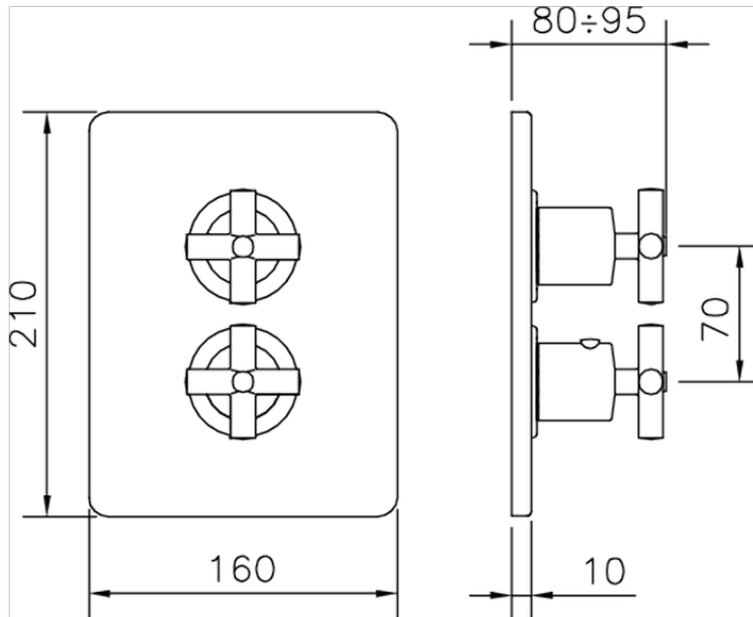

## Exposed part for 1-outlet con.thermo.shower valve THERMO\_SU007300

SU007300

<https://en.huberitalia.com/exposed-part-for-1-outlet-con-thermo-shower-valve-thermo-su007300>

## Piastra/Plate/Plaque/Platte/Placa

2-3mm: XX 25-40 YY 76-91

10 mm: XX 16-31 YY 65-80

ZB007361

<https://en.huberitalia.com/1-outlet-concealed-thermostatic-shower-valve-concealed-zb007361>

## Piastra/Plate/Plaque/Platte/Placa

2-3mm: XX 25-40 YY 76-91

10 mm: XX 16-31 YY 65-80

ZB007301

<https://en.huberitalia.com/1-outlet-concealed-thermostatic-shower-valve-concealed-zb007301>

2025-01-15